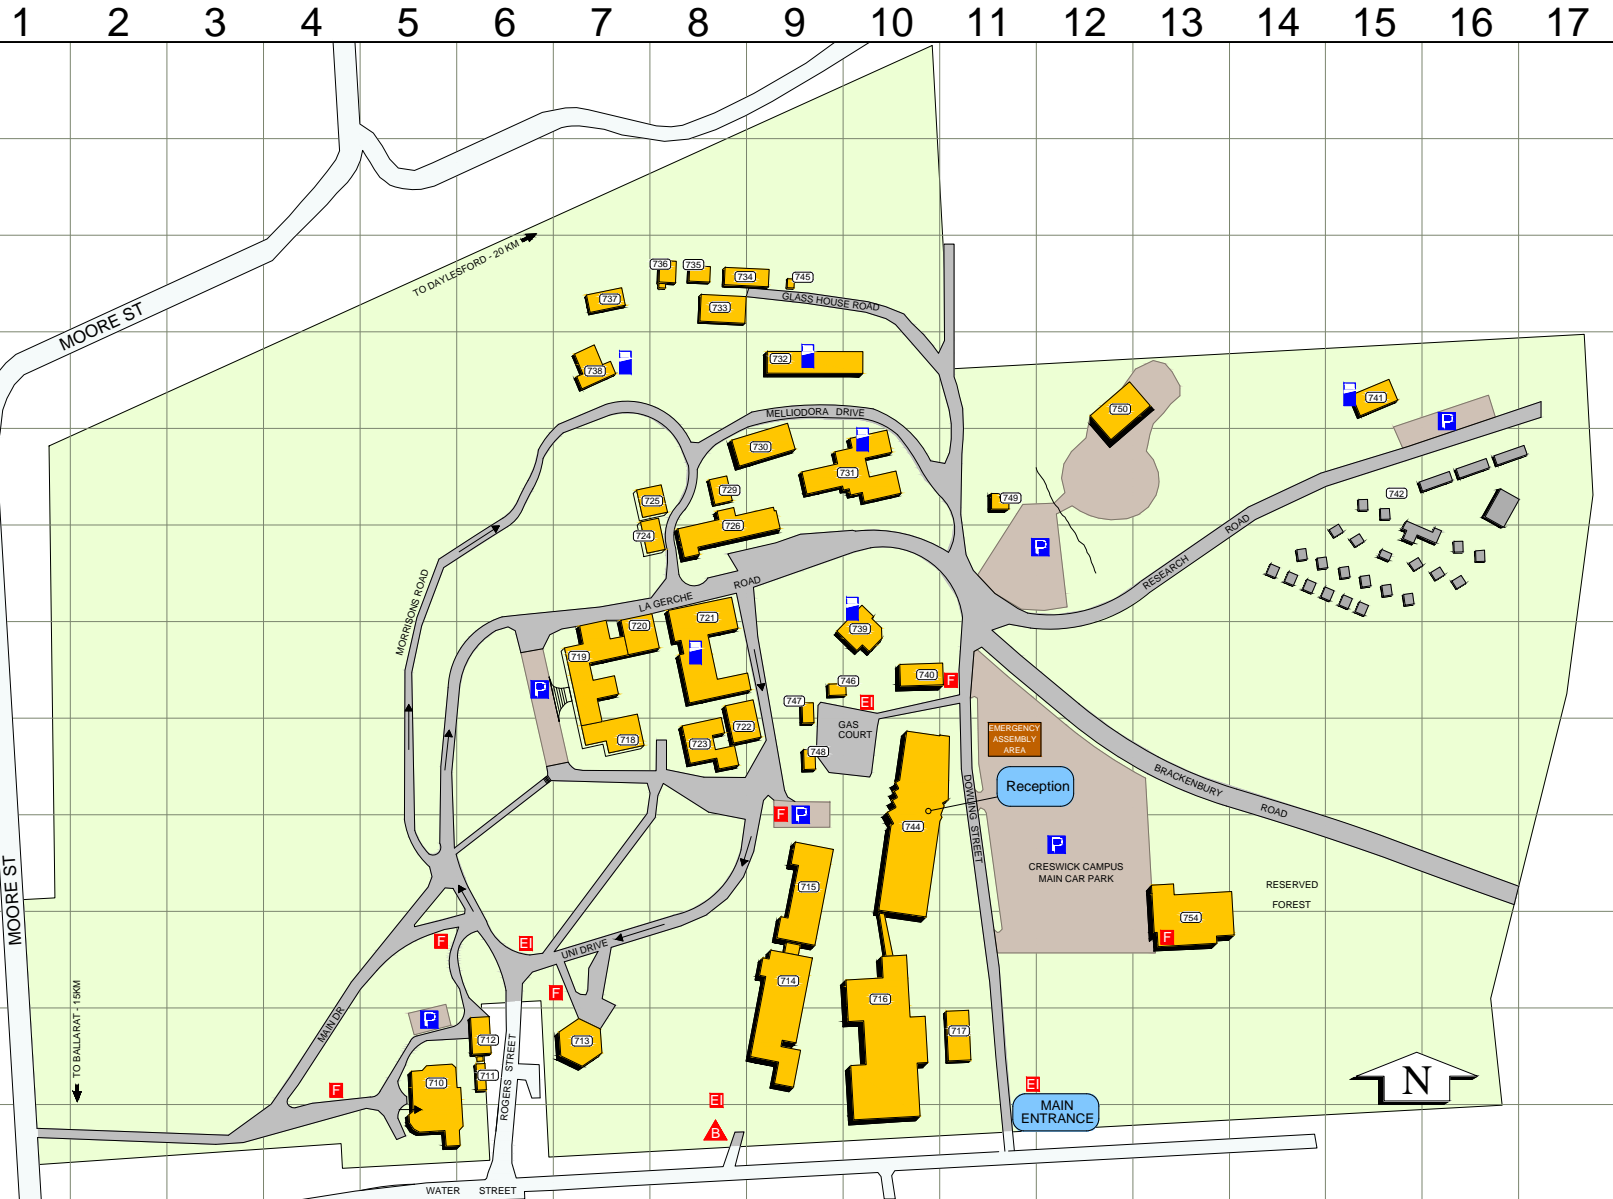

Building Name	No	Grid
A.V. Galbraith House (A.V.G.)	721	G8
Billo's Lodge	741	D15
Cabins	742	E15
Canon Shed	736	C8
Chemical Store	746	G9
Computer Lab	718	H7
Cottage	739	G10
Dining Room / kitchen	720	G7
Garages	729	E8
Gardeners' Sheds	725	E8
Gas Storage	747	G9
Glass House - Bio Tech	717	K11
Glass House - Large	734	C8
Glass House - Small	735	C8
Gymnasium	754	J13
Head House	733	C8
Library	719	G7
Lodge	732	D9
PCS Workshop	730	E9
Post Grad House (R7)	723	H8
Potting Shed	745	C9
Pyrolysis Shed	737	C7
Residence	738	D7
Science Block (Labs & Lecture)	715	I9
Seminar Centre	713	K7
Semmens Hall	731	E10
Staff Amenities & Laundry	724	F8
Stage 1	716	K10
Stage 2	744	I10
Storage	711	K6
Storage Containers	749	E11
Storage Room	740	G10
Student Kitchens	722	G8
Student Recreation Centre	726	F8
The Green Shed	750	D12
Tremearne House	710	K5
University Offices & Labs	714	K9
Wood Tech	712	K6
Workshop	748	I10

### Legend

- One Way Arrow
- Parking
- Accommodation
- Fire Hydrants
- Fire Booster Pumps
- Emergency Information Cabinet
- Site Evacuation  
Creswick Football Ground
- Emergency Assembly Area
- Buildings not in use